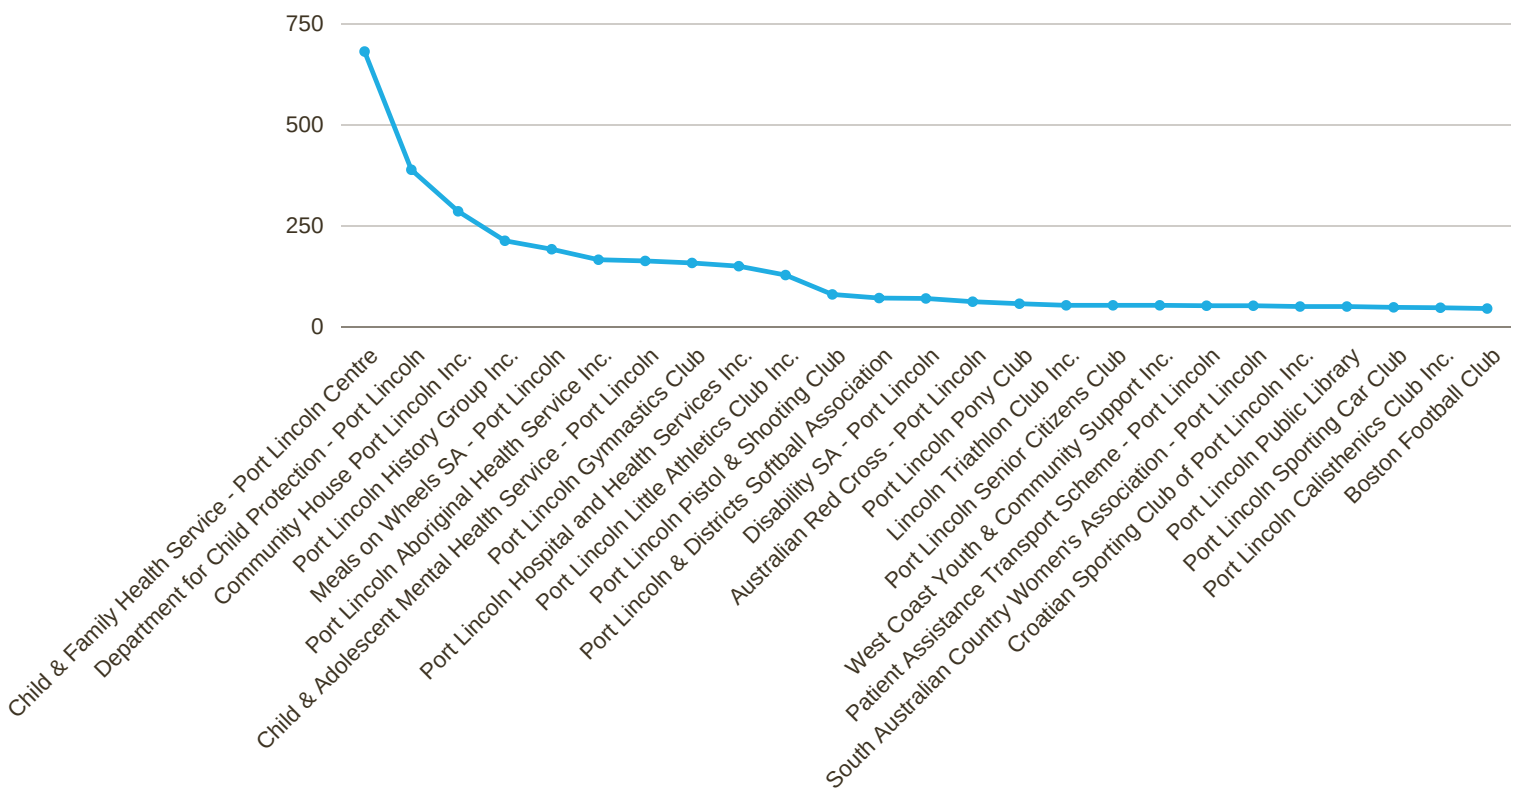

PORT LINCOLN

WHAT ARE OUR COMMUNITY NEEDS?

4904 SESSIONS 1 JULY 2019 - 30 JUNE 2020

TOP 25 LANDING PAGES:

WHO ARE OUR USERS?