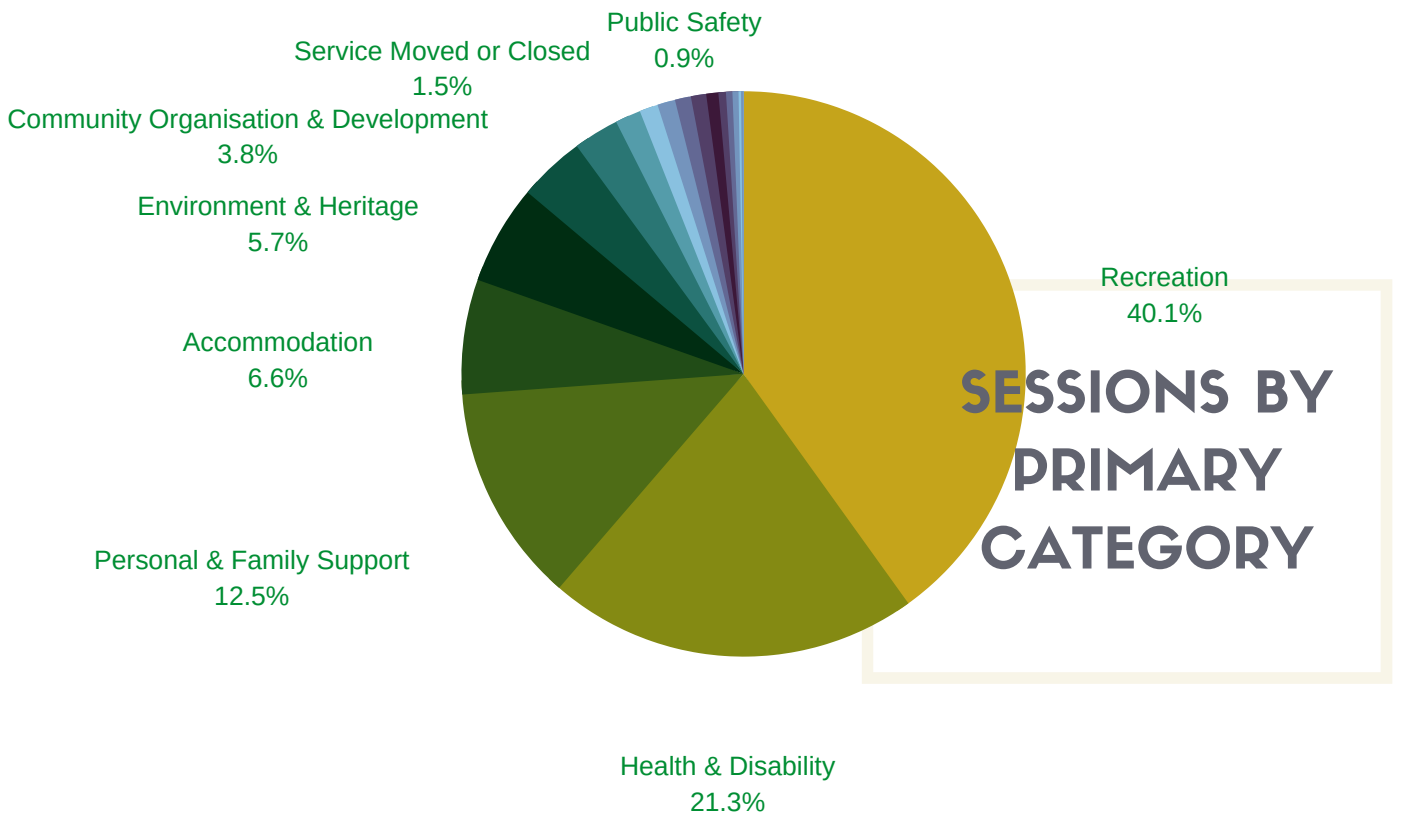

PORT LINCOLN

WHAT ARE OUR COMMUNITY NEEDS?

4904 SESSIONS 1 JULY 2019 - 30 JUNE 2020

TOP 25 LANDING PAGES:

WHO ARE OUR USERS?